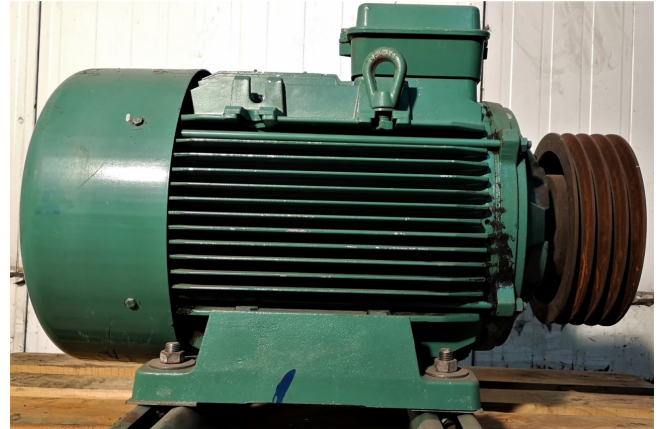

# Leroy Somer LS 200

## Specifications

Marka	Leroy Somer
Rodzaj	LS 200
kW	22
RPM	975
Size & Weight	740x380x500 mm (LxWxH)
50 Hz / 60 Hz	50
Stock	1

### Used Leroy Somer LS 200

Used Leroy Somer Ls200 electric motor with 22 kW and 975 RPM at 50 Hz.  
Sizes: 740x380x500mm (LxWxH).  
Weight: 200 kg.